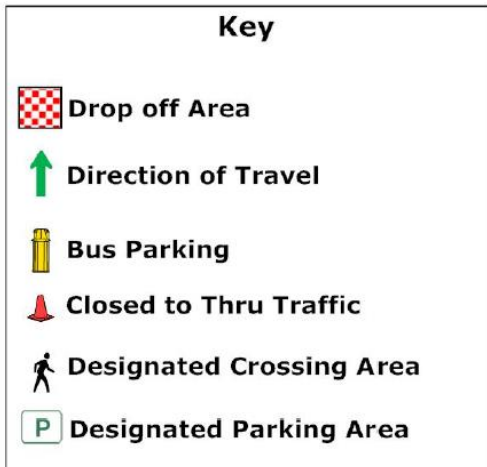

Morning Drop Off Route

Afternoon Pick Up Route